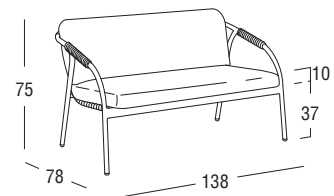

Design: **Santiago Sevillano**
Product: **Sofa**
Sizes: **cm 138x78x75h (54"x31"x30"h)**
seat cm 37h (15"h)
seat with cushion cm 47h (19"h)

FEATURES

Frame: Aluminum, Polyester powder coating (Tiger)

Glides: Surlyn white, black

Net weight unit 19,7

Gross weight unit 31

Unit per package 1

Package sizes cm 142x83x82h

Package volume m³ 0,97

Stackable YES (4 pieces)

FINISHINGS

UV, marine environment, scratch resistant